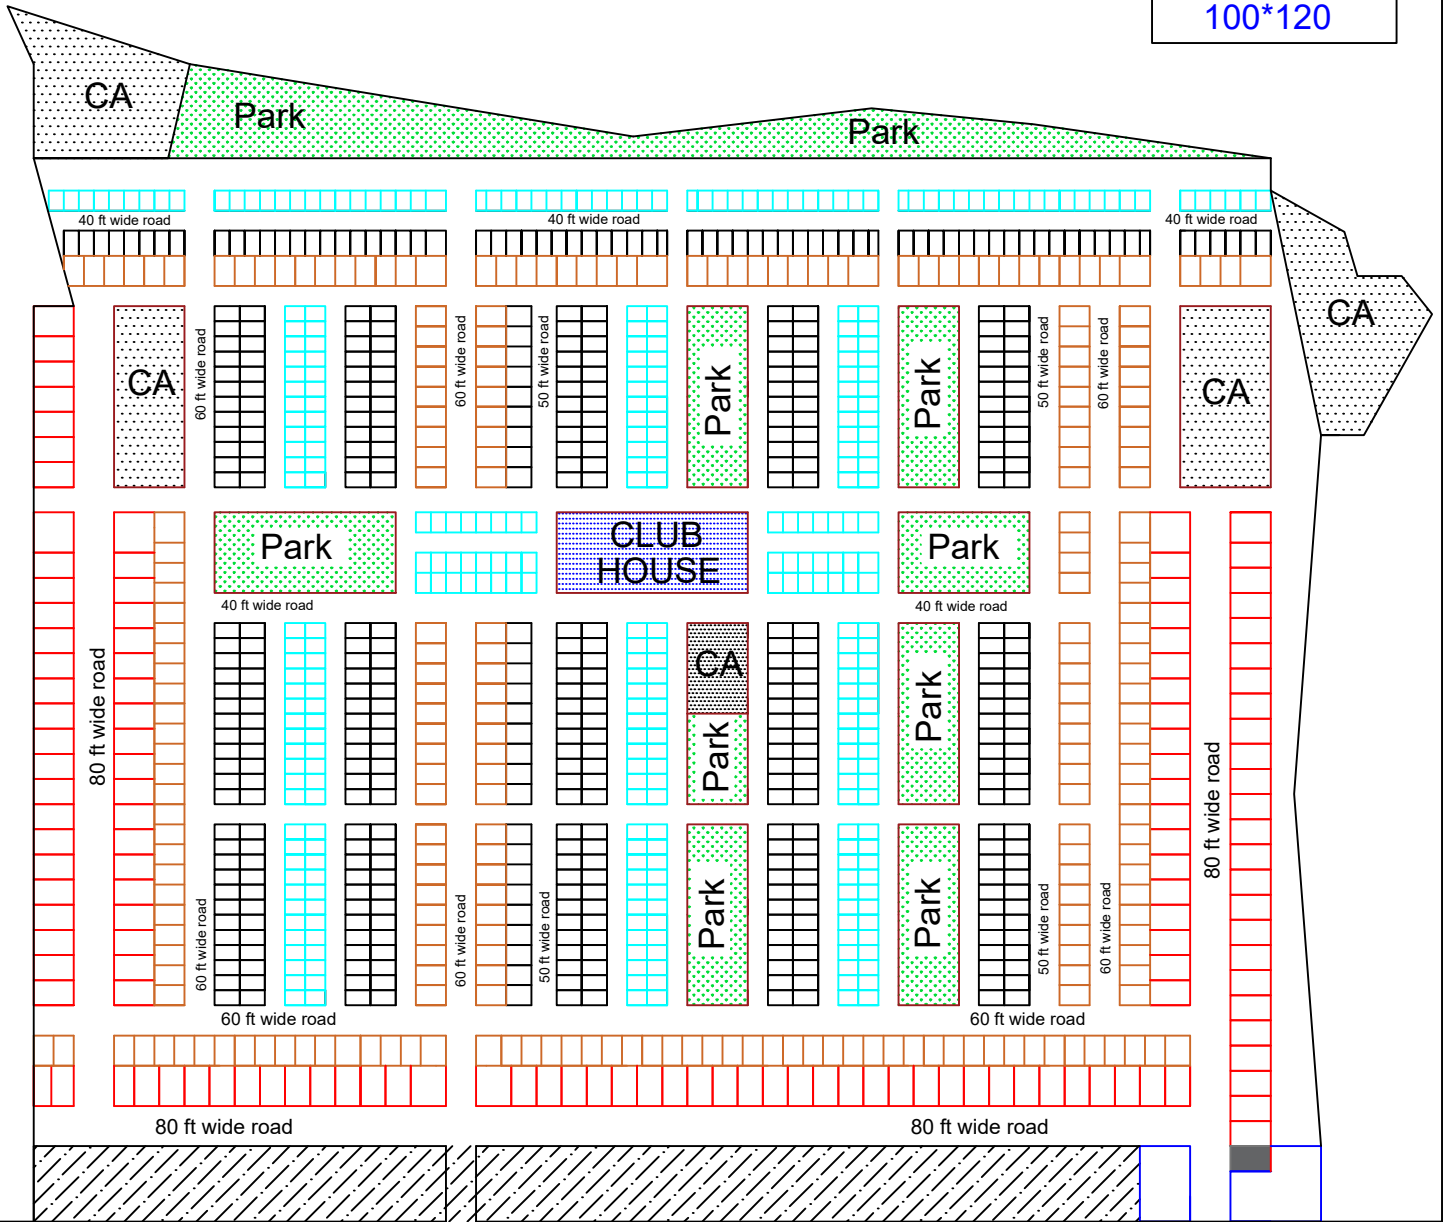

BSNL EMPLOYEES & CITIZENS HOUSE BUILDING CO-OPERATIVE SOCIETY LTD.

Reg NO: HSG-2/12/HHS/46469/2014-15

HIGHWAY GREENS

BULLAHALLI DEVENAHALLI (T) -562110

SITE DIMENSION

30*40

30*50

40*60

50*80

100*120

HYDERABAD

NH 7 (44)

KIA (AIRPORT) BANGALORE